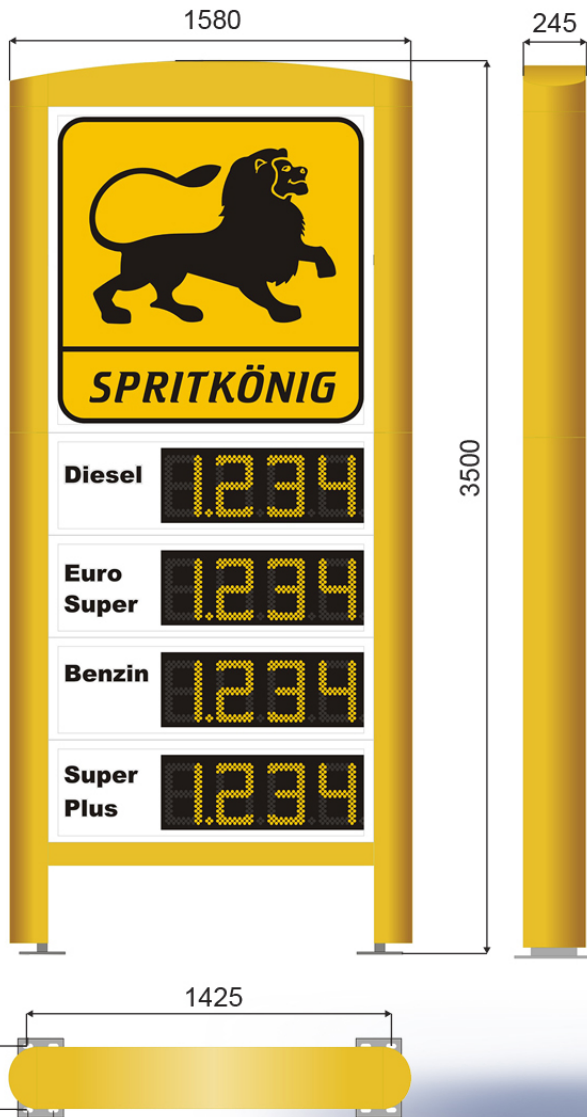

Electronic price sign **LITTLE LION 01580**

Dimensions

height 3,5 m
width 1,58 m

Design

one or double-sided version
customisable colors

Numeric displays

LED
height 200/230/250 mm,
last one 130/150/160 mm alternatively

Accessories

LED product names
LED running text display
LED backlight
Time & Temperature display

GELED 2013L

GELED 2516K

GELED 20L

GELED 25K

LDS 2315

LDS 23