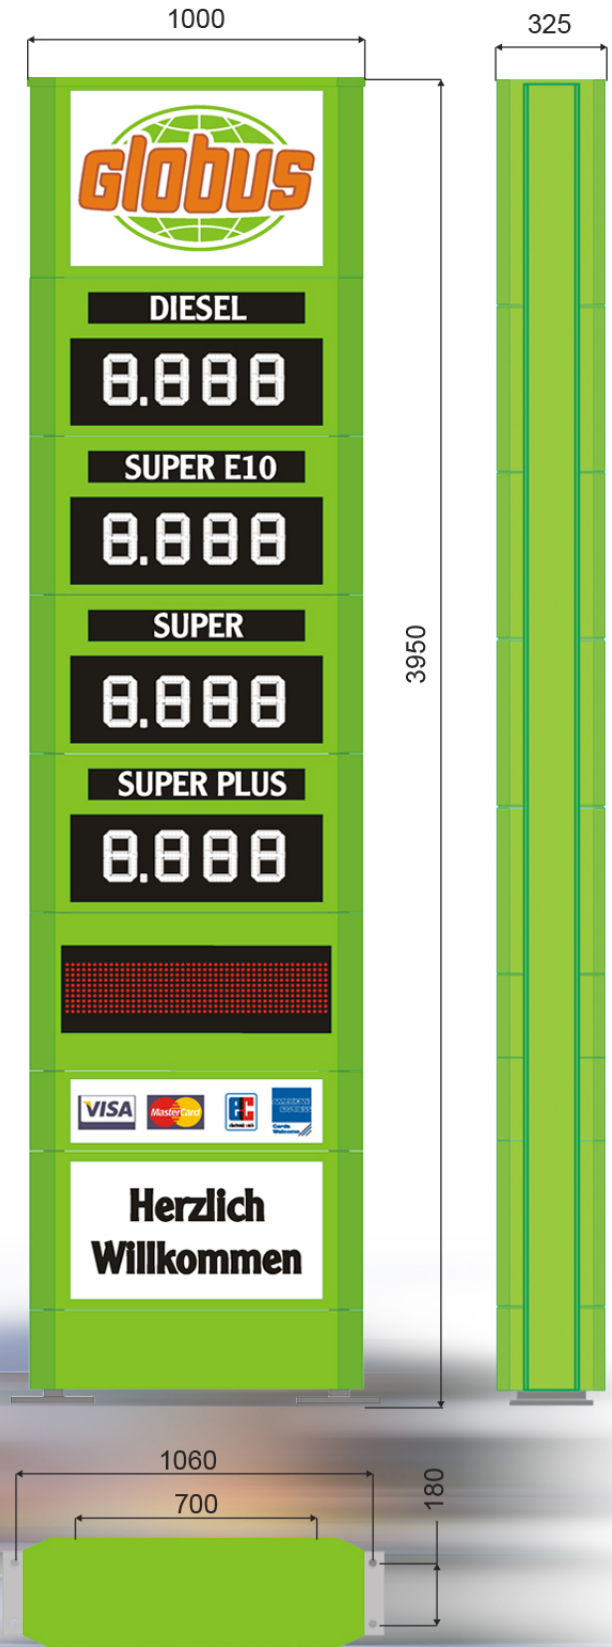

Electronic price sign **GALA G1000**

Dimensions

height up to 5 m
width 1 m

Design

one or double-sided version
customisable colors

Numeric displays

LED
MDL
height 160, 170 mm

Accessories

LED running text display
LED backlight
Time & Temperature display

Pilsen